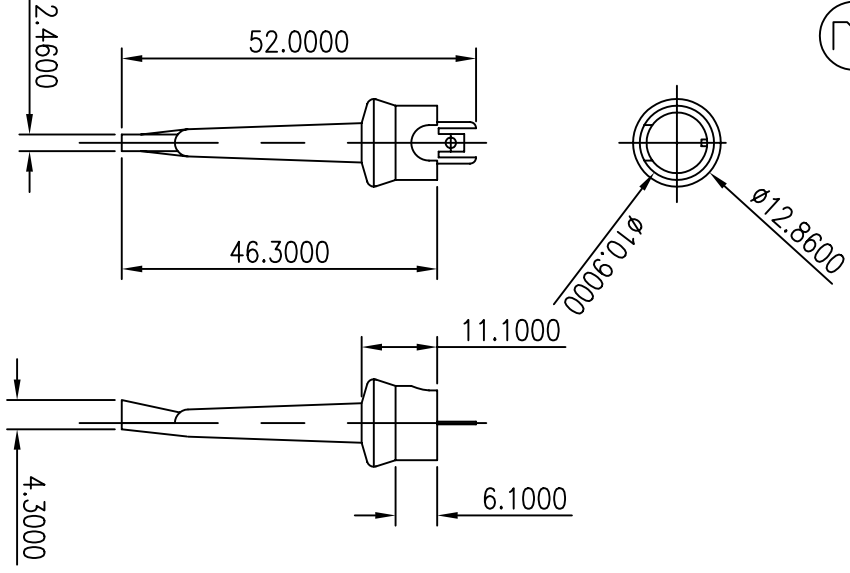

1

2

1

2

NET MECHANISM Corp			
www.cabling-ol.net			
SCALE	NONE		
UNIT	MM		
SHEET	1/1	DWG. NO.	
DATE			
TITLE			
PART NO.	TC-B		