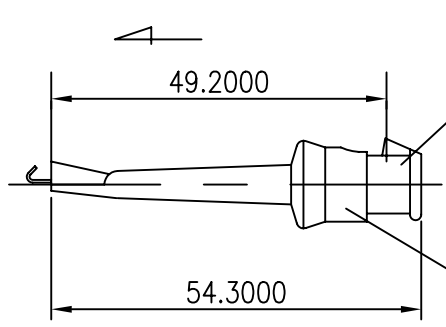

1

2

1

2

NET MECHANISM Corp			
www.cabling-ol.net			
SCALE	NONE		
UNIT	MM		
SHEET	1/1	DWG. NO.	
DATE			
TITLE			
PART NO.	TC-B		