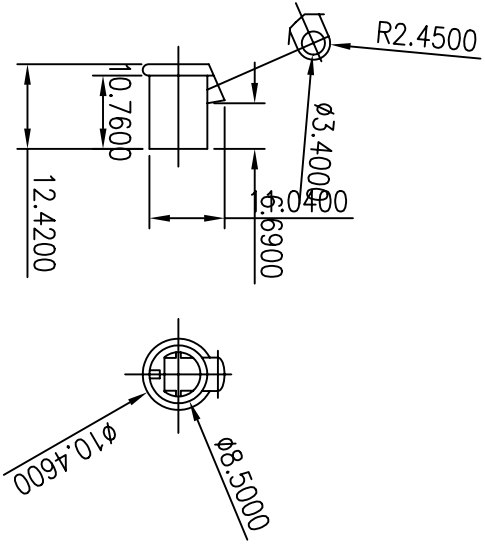

1

2

1

2

NET MECHANISM Corp			
www.cabling-ol.net			
SCALE	NONE		
UNIT	MM		
SHEET	1/1	DWG. NO.	
DATE			
TITLE			
PART NO.	TC-B		